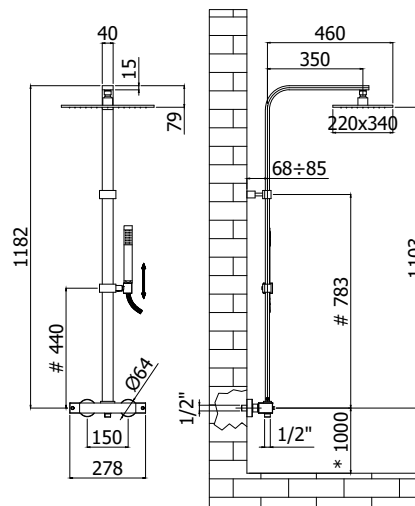

COLLECTION

level

PRODUCT IMAGE

TECHNICAL DRAWING

* MISURA CONSIGLIATA/SUGGESTED SIZE
REGOLABILE/ADJUSTABLE

DESCRIPTION

CITY fixed rectangular shower column complete with:

- rectangular sliding bracket CITY
- Premium metal hand-shower
- CITY 340x220 mm rectangular metal shower head

- Silver PVC hose 1500mm

ART.

ZCOL 665 . .
with thermostatic shower mixer LEQ269RCR (2 outlets)

FINISHES

ZCOL
CR - cromo

PRODUCT PAGE

www.paffoni.it